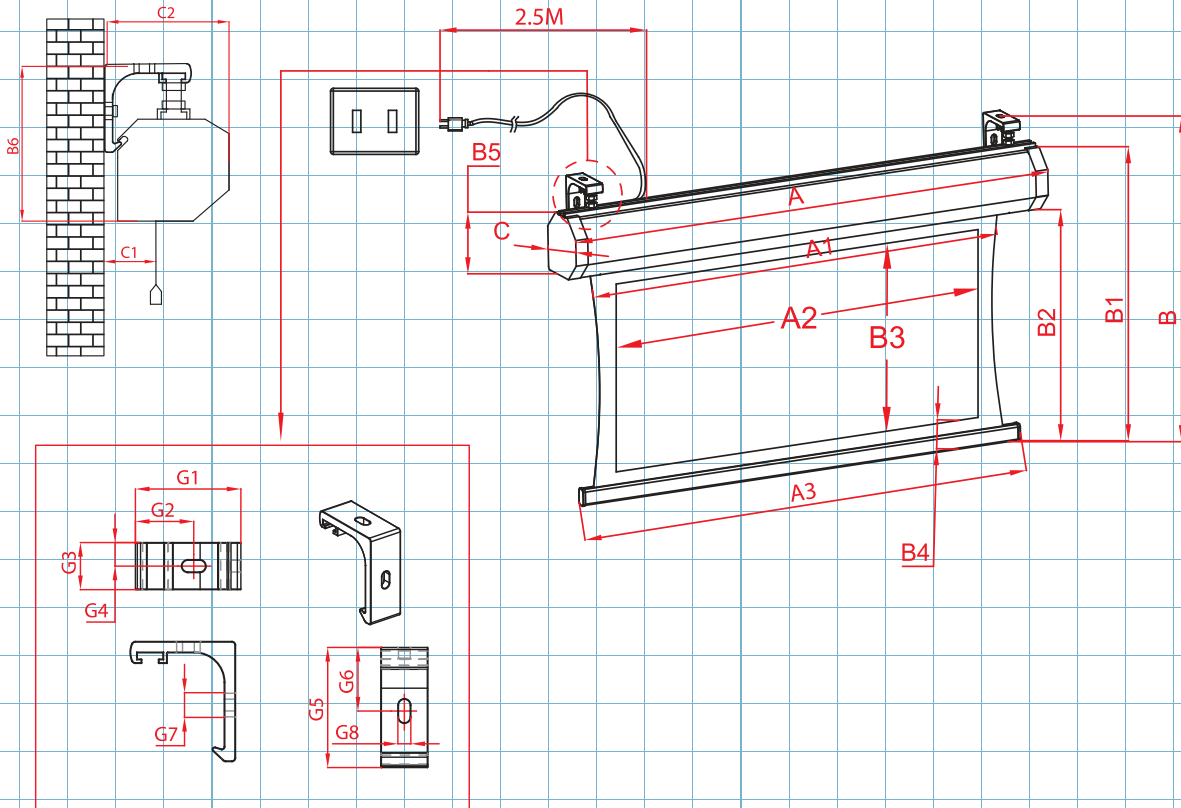

Unit: mm

Can't find size and ratio you're looking for? Visit elitescreens.com/csr to create your own

The listed measurements are for general reference only. Please contact Elite Screens to verify product design and dimensions before attempting to integrate its products with any structural or furniture modification. Although a manufacturer may offer product advice, it may be taken or disregarded at the integrator's discretion. Elite Screens will not be held responsible or be otherwise liable for faulty installations.