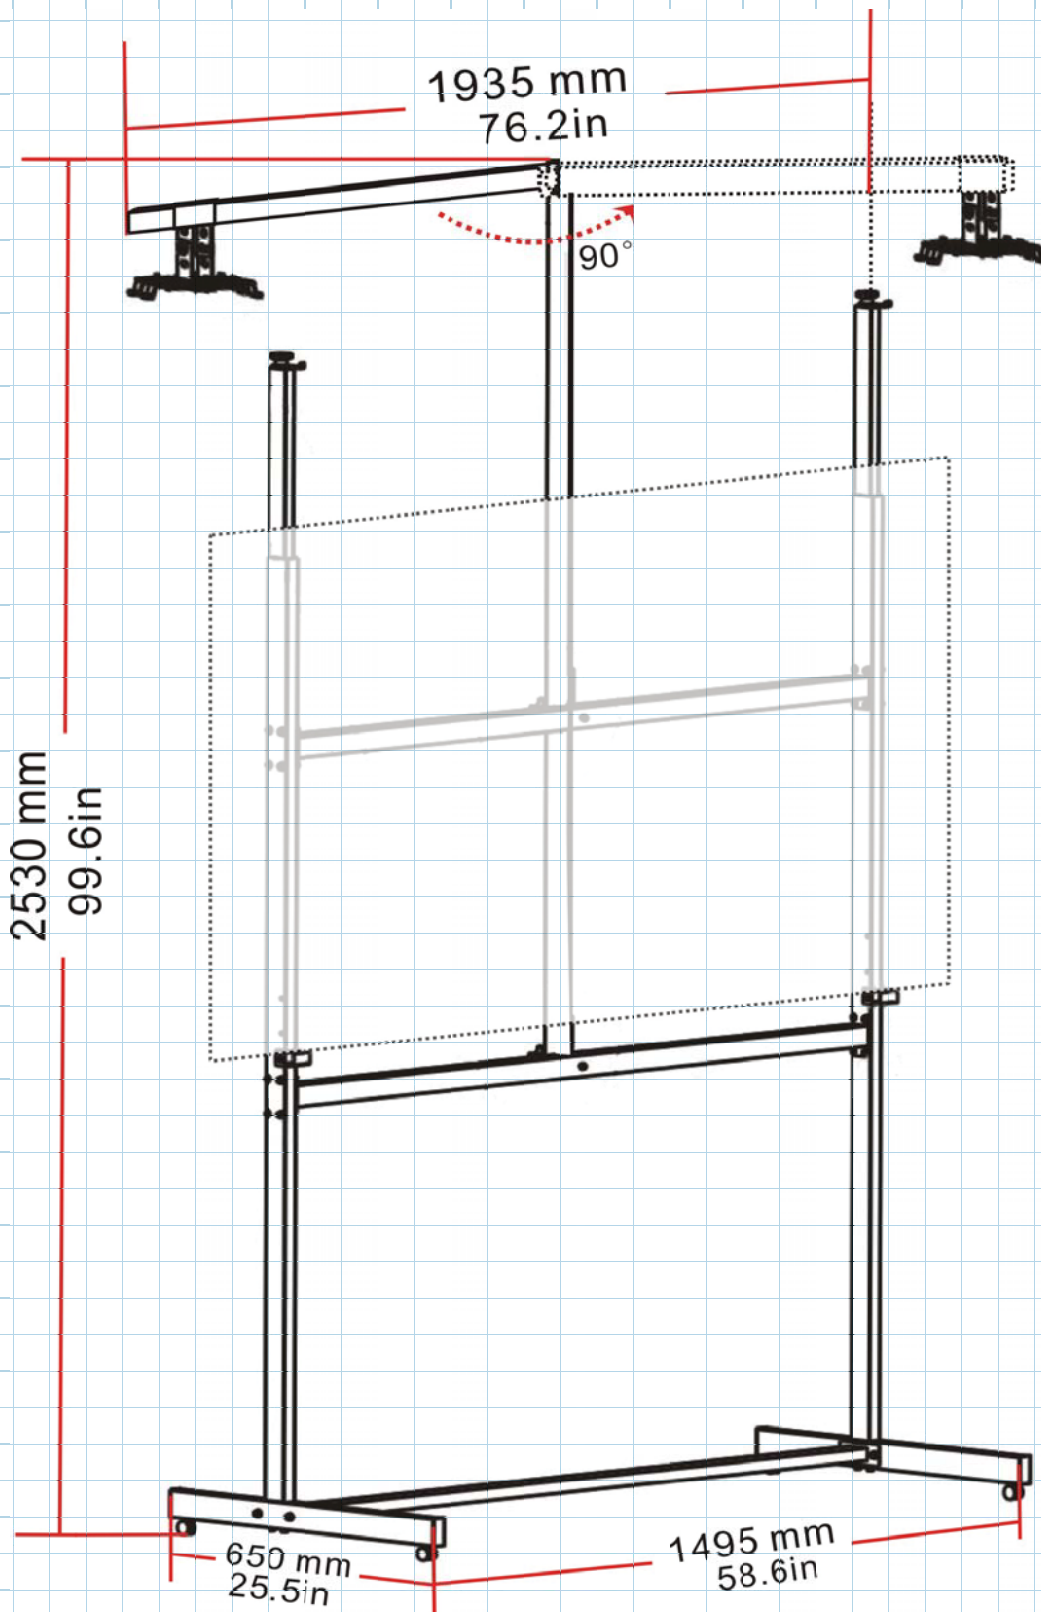

WhiteBoardScreen Mobile Stand

The listed measurements are for general reference only. Please contact Elite Screens to verify product design and dimensions before attempting to integrate its products with any structural or furniture modification. Although a manufacturer may offer product advice, it may be taken or disregarded at the integrator's discretion. Elite Screens will not be held responsible or be otherwise liable for faulty installations.

ELITE SCREENS
www.elitescreens.com

WhiteBoardScreen Mobile Stand

The listed measurements are for general reference only. Please contact Elite Screens to verify product design and dimensions before attempting to integrate its products with any structural or furniture modification. Although a manufacturer may offer product advice, it may be taken or disregarded at the integrator's discretion. Elite Screens will not be held responsible or be otherwise liable for faulty installations.