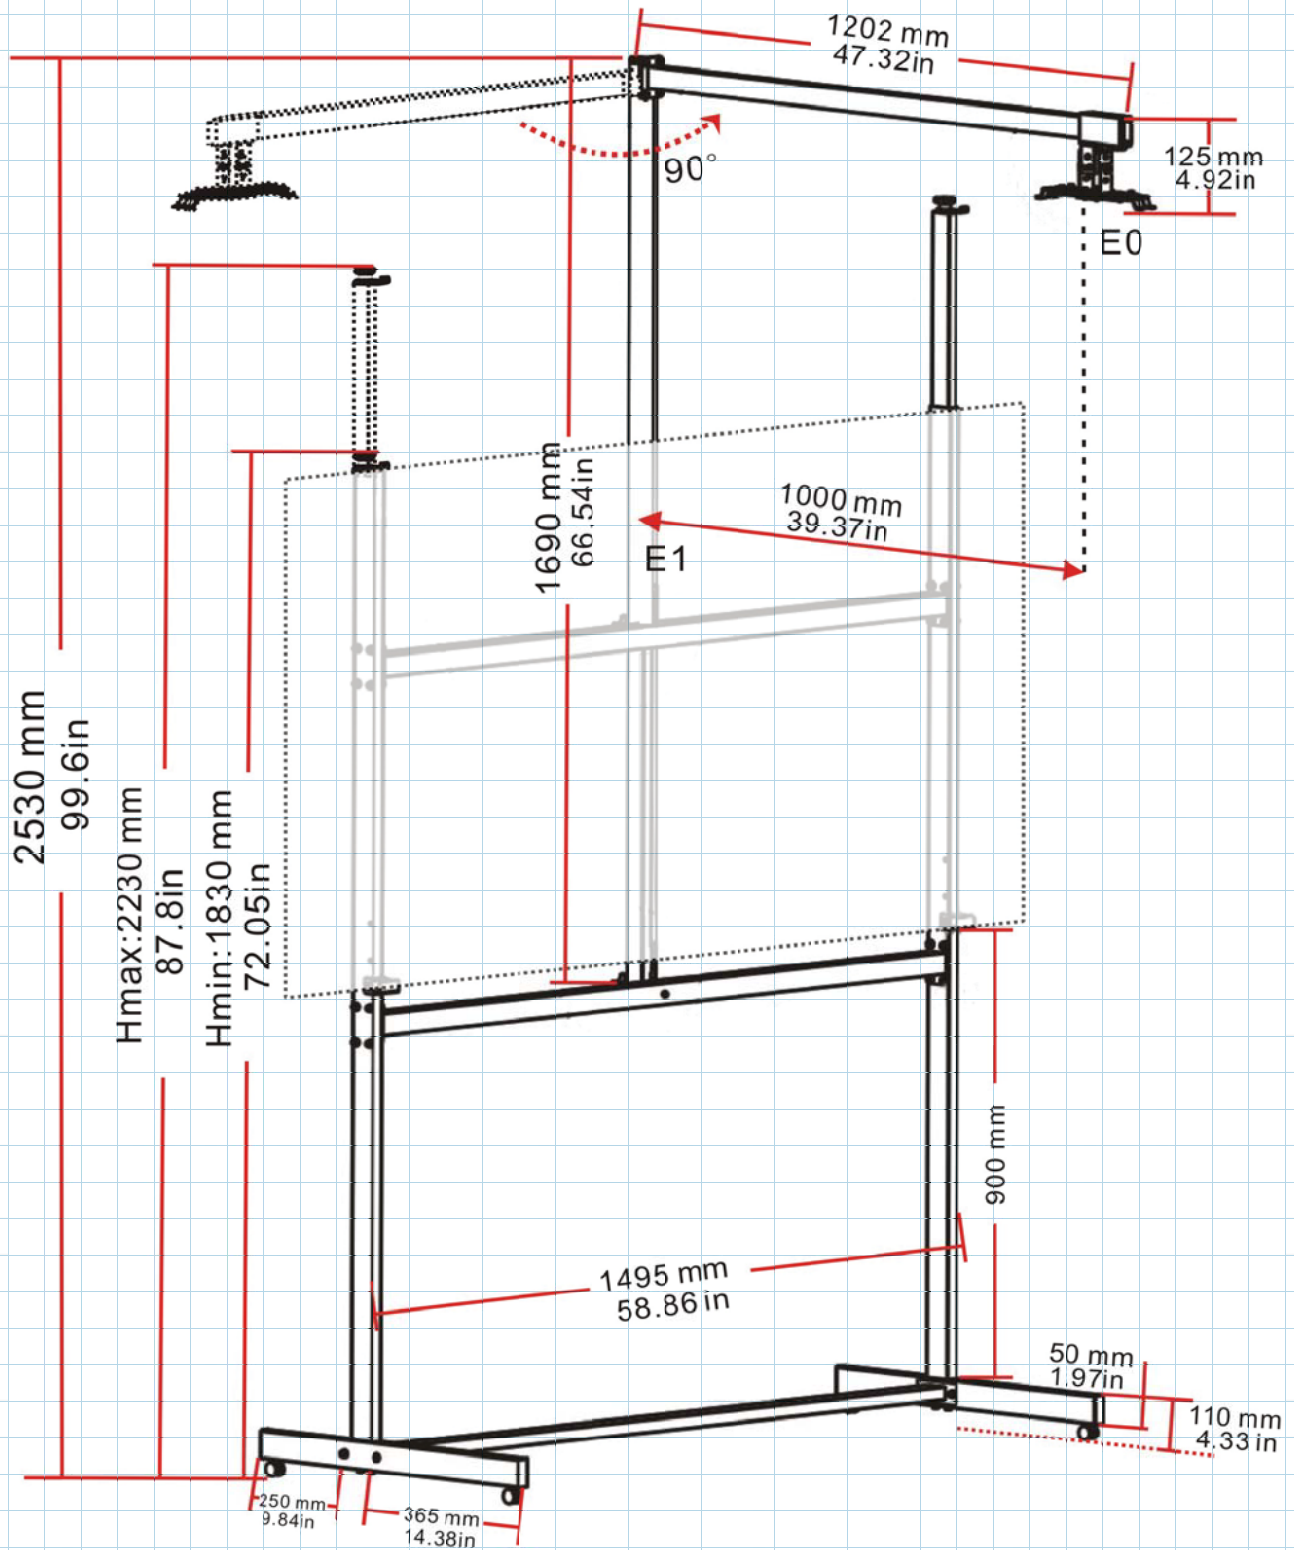

WhiteBoardScreen Mobile Stand

The listed measurements are for general reference only. Please contact Elite Screens to verify product design and dimensions before attempting to integrate its products with any structural or furniture modification. Although a manufacturer may offer product advice, it may be taken or disregarded at the integrator's discretion. Elite Screens will not be held responsible or be otherwise liable for faulty installations.

ELITE SCREENS
www.elitescreens.com

WhiteBoardScreen Mobile Stand

The listed measurements are for general reference only. Please contact Elite Screens to verify product design and dimensions before attempting to integrate its products with any structural or furniture modification. Although a manufacturer may offer product advice, it may be taken or disregarded at the integrator's discretion. Elite Screens will not be held responsible or be otherwise liable for faulty installations.