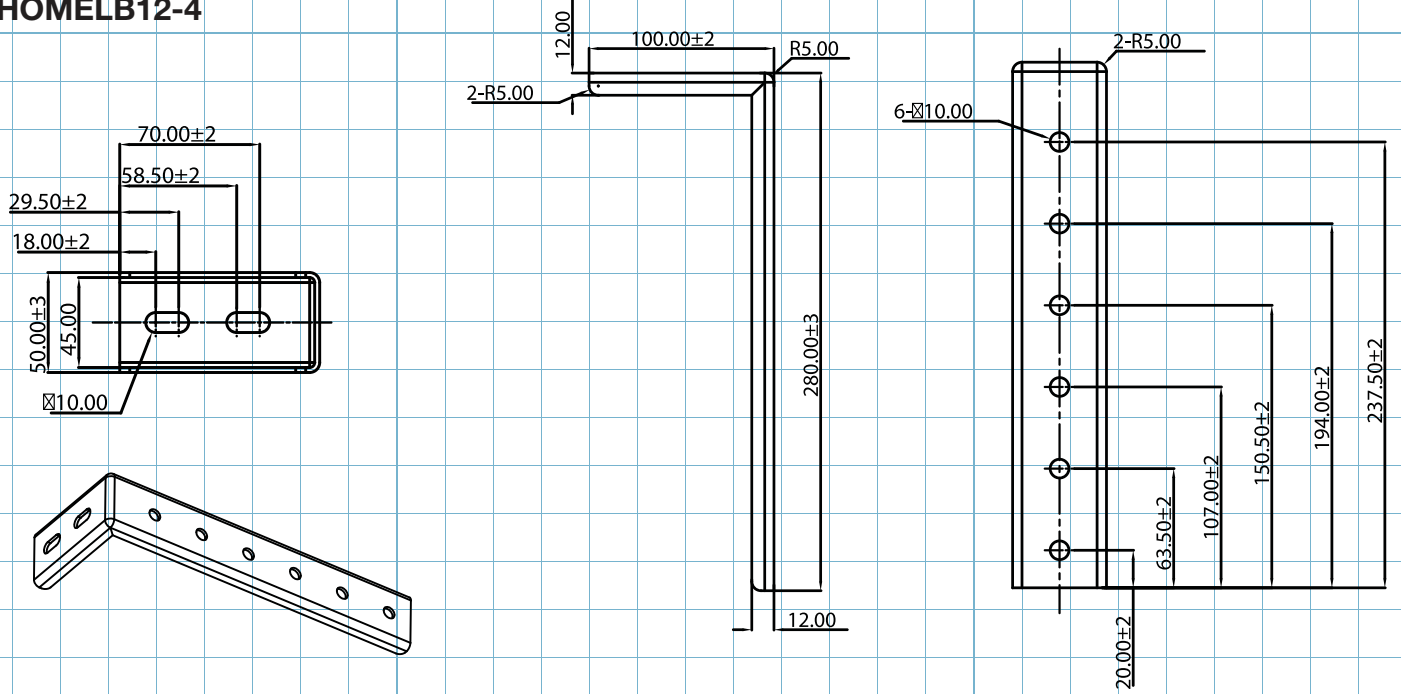

L Brackets for Home2/CineTension2 (4 inch)

Model	Dimensions (Width x Height x Length x Thick)
ZHOMELB12-4	44.5 x 100 x 273.5 x 2.5
Unit: mm	

Model	Dimensions (Width x Height x Length x Thick)
ZHOMELB12-8	1.75" x 3.93" x 10.76" x 0.10"
Unit: inch	

L Brackets for Home2/CineTension2 (8 inch)

Model	Dimensions (Width x Height x Length x Thick)
ZHOMELB12-8	50 x 200 x 300 x 2.55
Unit: mm	

Model	Dimensions (Width x Height x Length x Thick)
ZHOMELB12-8	1.96" x 7.87" x 11.81" x 0.10"
Unit: inch	

*Measurement dimensions are intended as a reference only and subject to change without notice. Note: Data Error ±.01"

The listed measurements are for general reference only. Please contact Elite Screens to verify product design and dimensions before attempting to integrate its products with any structural or furniture modification. Although a manufacturer may offer product advice, it may be taken or disregarded at the integrator's discretion. Elite Screens will not be held responsible or be otherwise liable for faulty installations.

ZHOMELB12-4

The listed measurements are for general reference only. Please contact Elite Screens to verify product design and dimensions before attempting to integrate its products with any structural or furniture modification. Although a manufacturer may offer product advice, it may be taken or disregarded at the integrator's discretion. Elite Screens will not be held responsible or be otherwise liable for faulty installations.