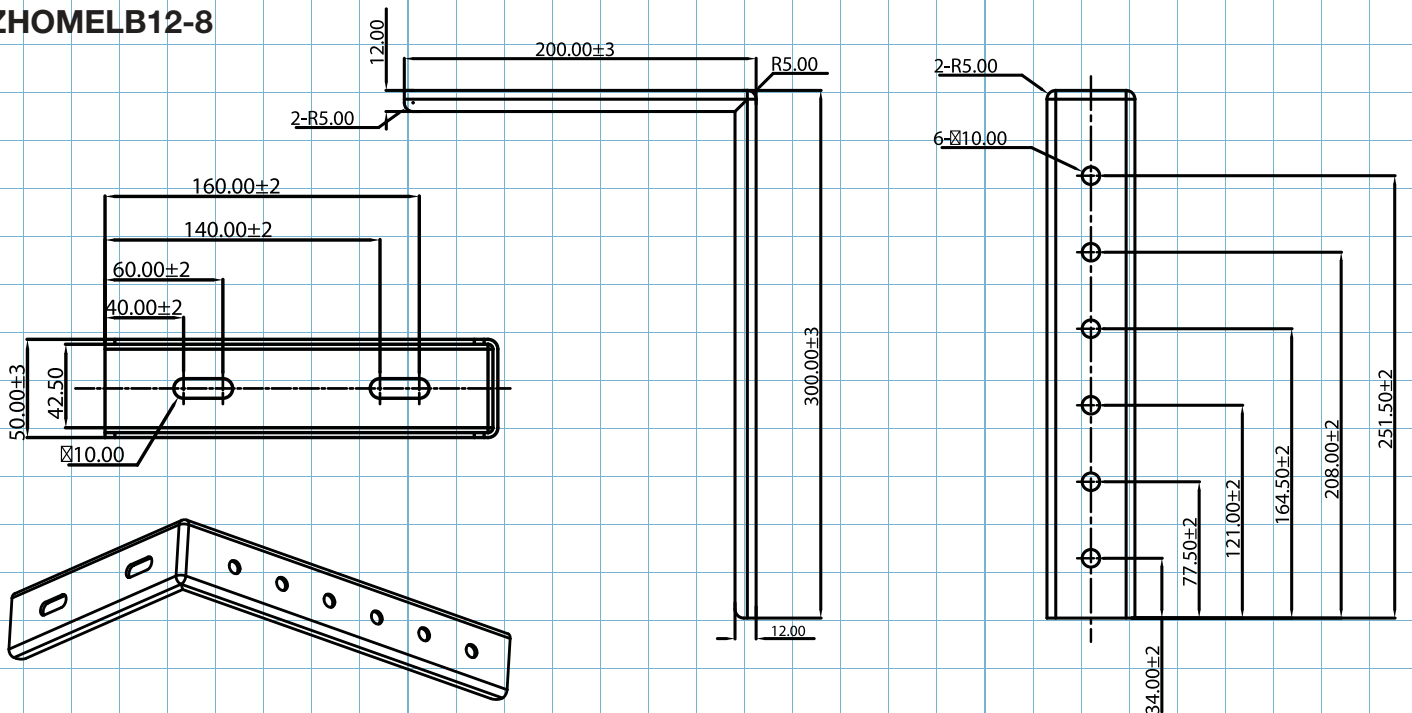

ZHOMELB12-8

www.elitescreens.com