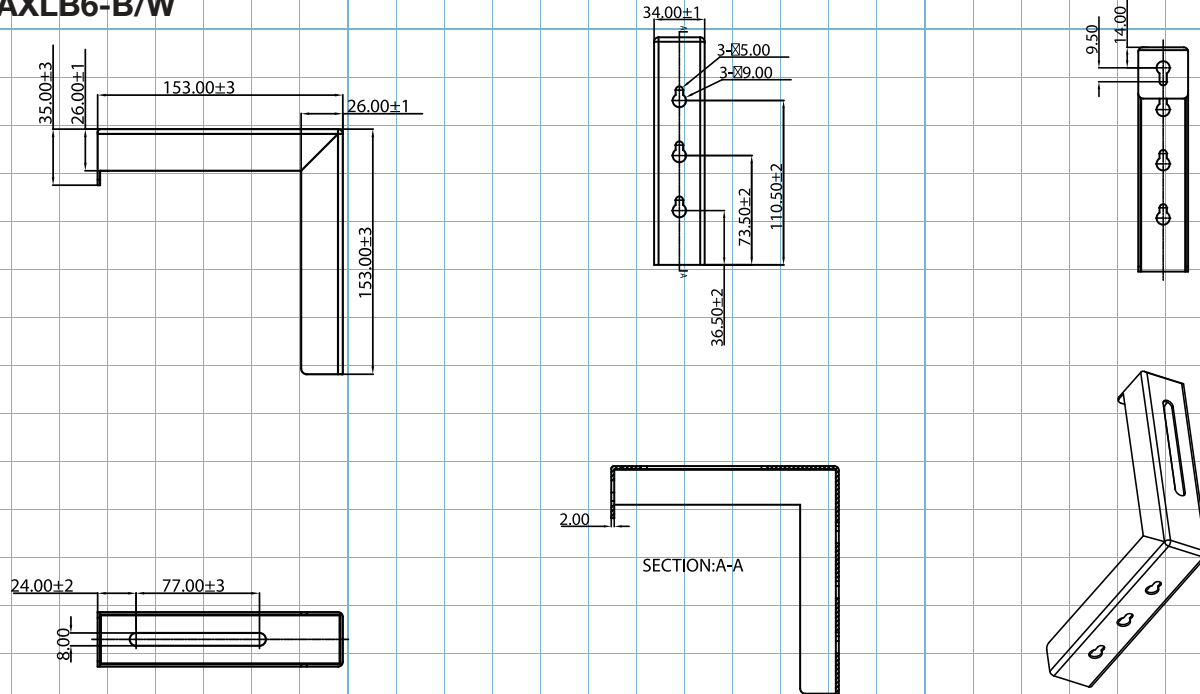

L Brackets (6 inch)

Model	Dimensions (Width x Height x Length x Thick)
ZVMAXLB6-B/W	34 x 153 x 153 x 2.5
Unit: mm	

Model	Dimensions (Width x Height x Length x Thick)
ZVMAXLB6-B/W	1.33" x 6.02" x 6.02" x 0.10"
Unit: inch	

L Brackets (12 inch)

Model	Dimensions (Width x Height x Length x Thick)
ZVMAXLB12-B/W	50 x 153 x 305 x 2.5
Unit: mm	

Model	Dimensions (Width x Height x Length x Thick)
ZVMAXLB12-B/W	1.97" x 6.02" x 12.0" x 0.10"
Unit: inch	

*Measurement dimensions are intended as a reference only and subject to change without notice. Note: Data Error ± 0.01 "

The listed measurements are for general reference only. Please contact Elite Screens to verify product design and dimensions before attempting to integrate its products with any structural or furniture modification. Although a manufacturer may offer product advice, it may be taken or disregarded at the integrator's discretion. Elite Screens will not be held responsible or be otherwise liable for faulty installations.

ZVMAXLB6-B/W

The listed measurements are for general reference only. Please contact Elite Screens to verify product design and dimensions before attempting to integrate its products with any structural or furniture modification. Although a manufacturer may offer product advice, it may be taken or disregarded at the integrator's discretion. Elite Screens will not be held responsible or be otherwise liable for faulty installations.