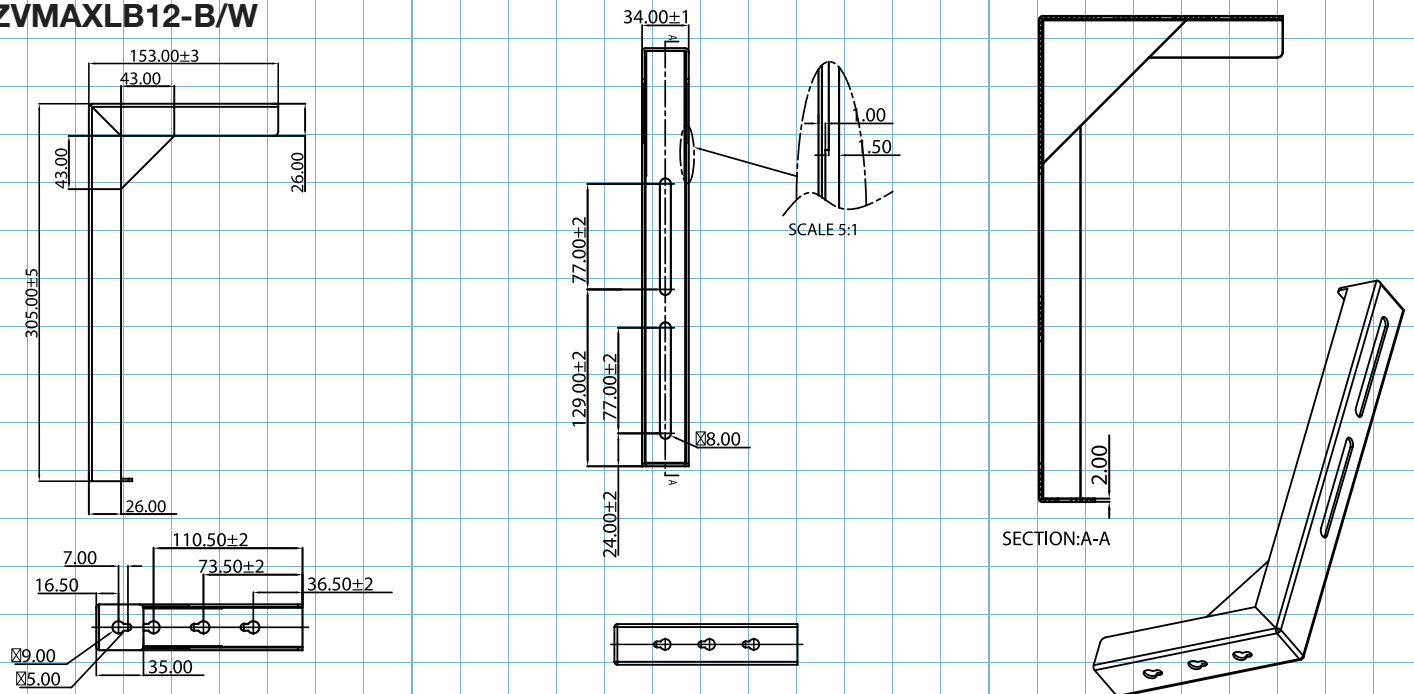

ZVMAXLB12-B/W

ELITE SCREENS
www.elitescreens.com